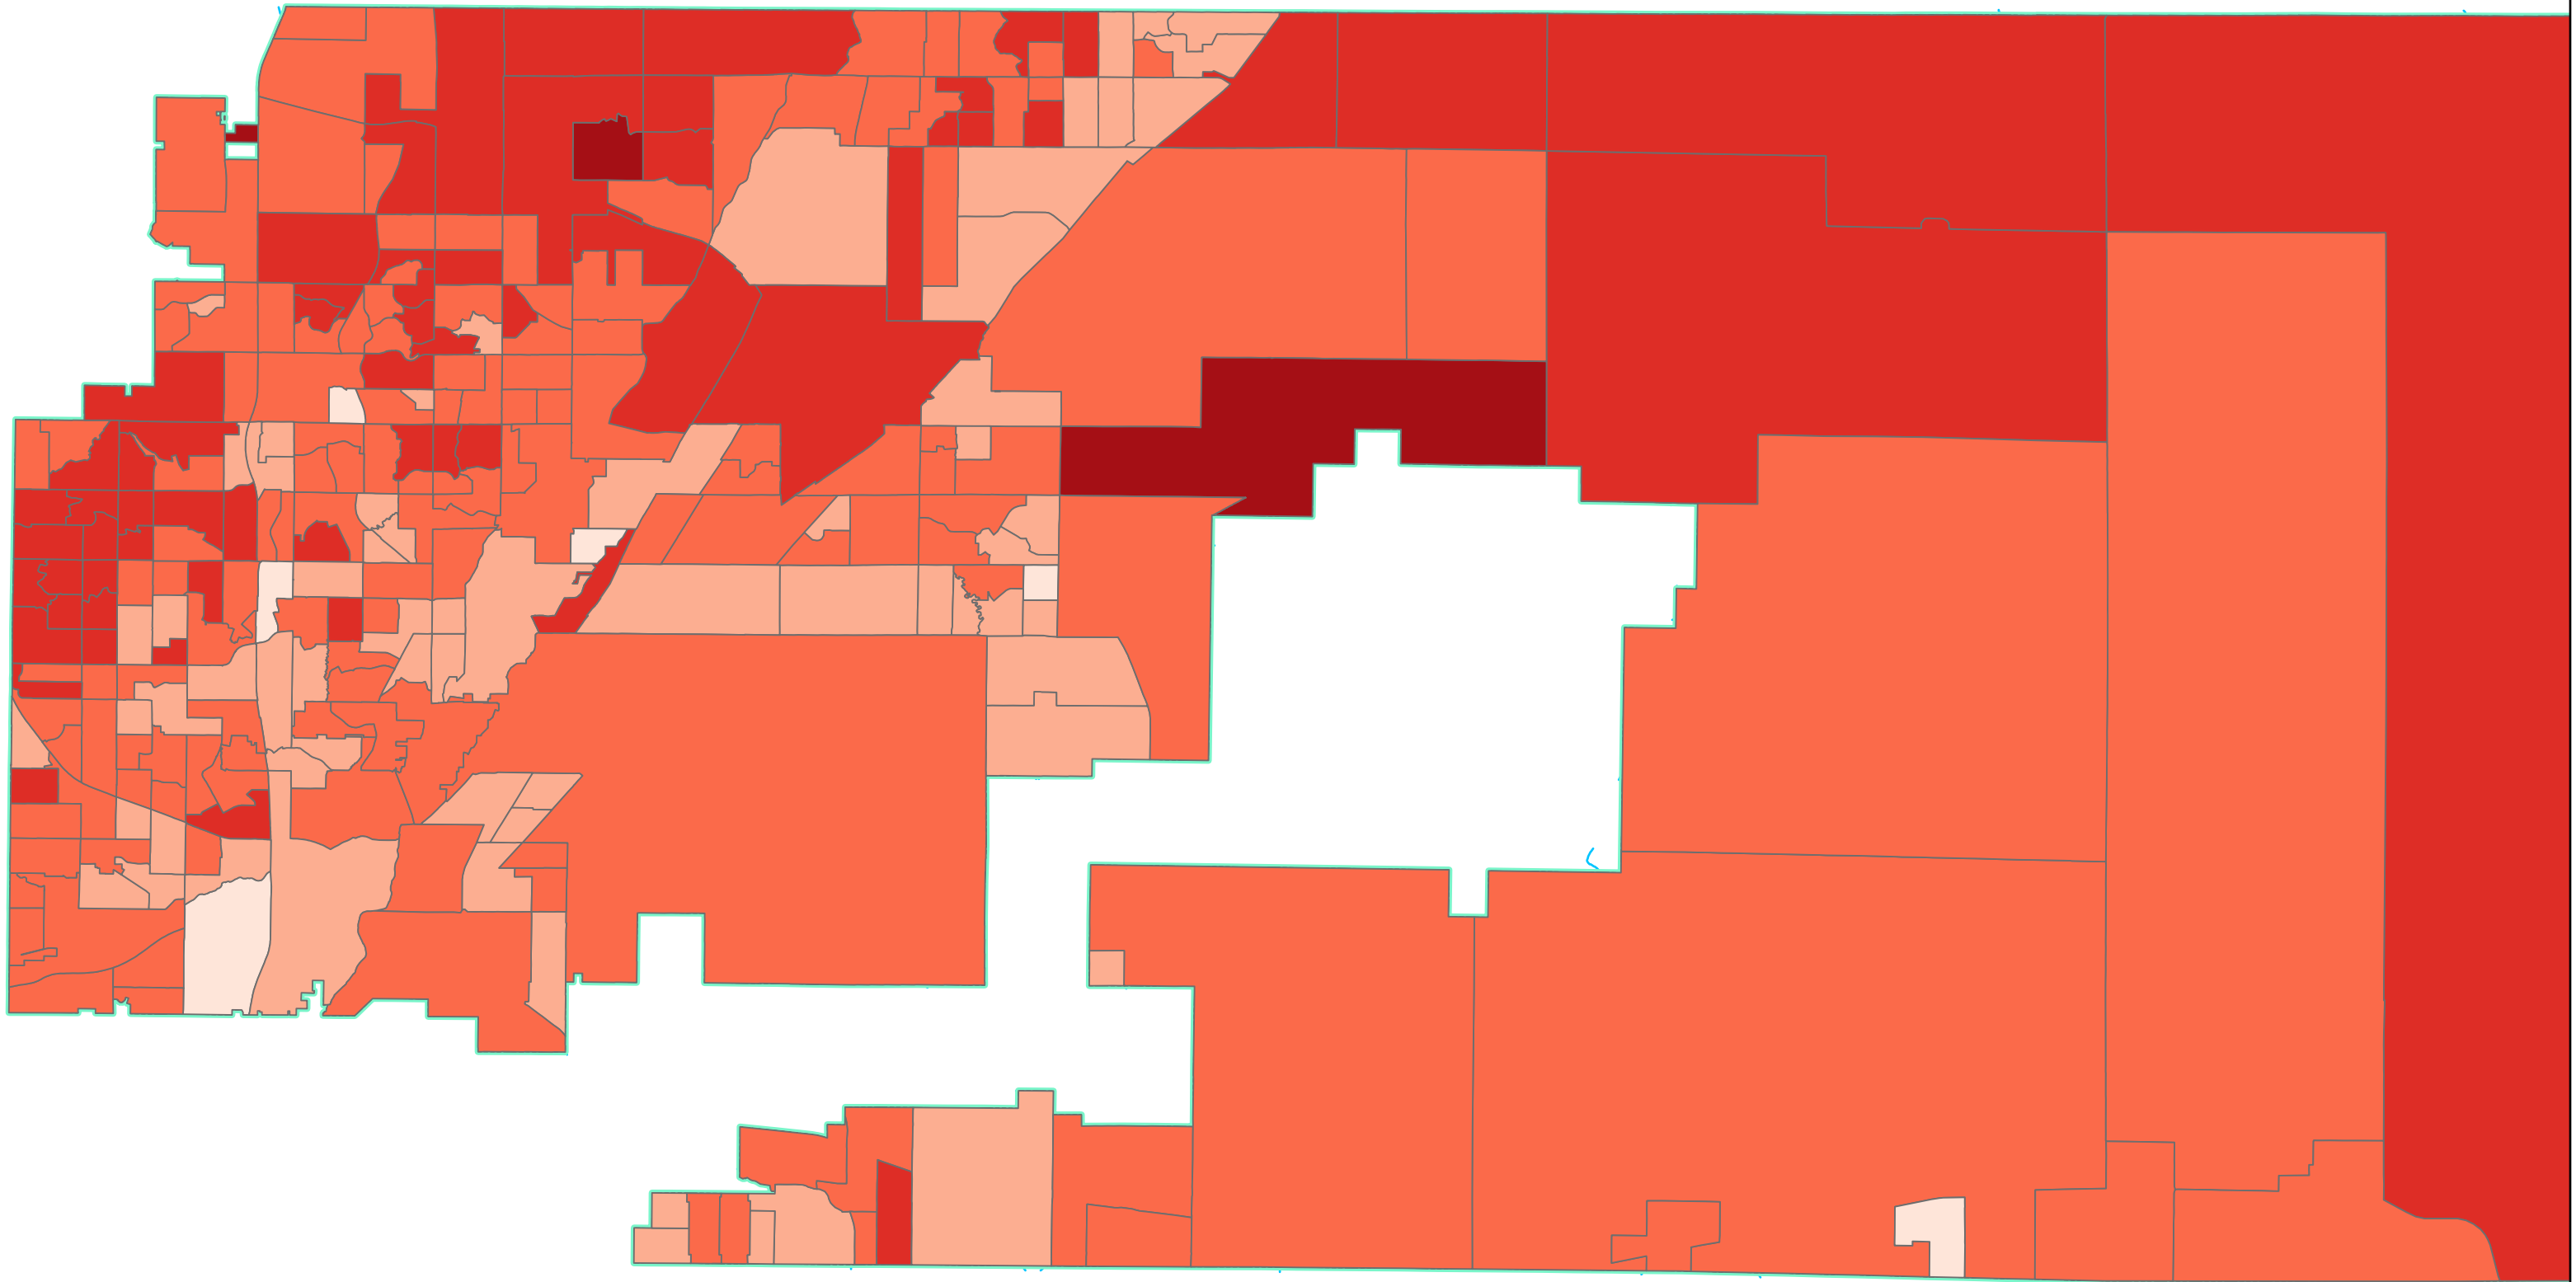

# 2022 Primary Republican Voter Turnout

## Republican Voter Turnout

- 0.0% - 16.0%
- 16.01% - 31.0%
- 31.01% - 42.0%
- 42.01% - 57.0%
- 57.001% - 100.0%

ADAMS COUNTY  
COLORADO