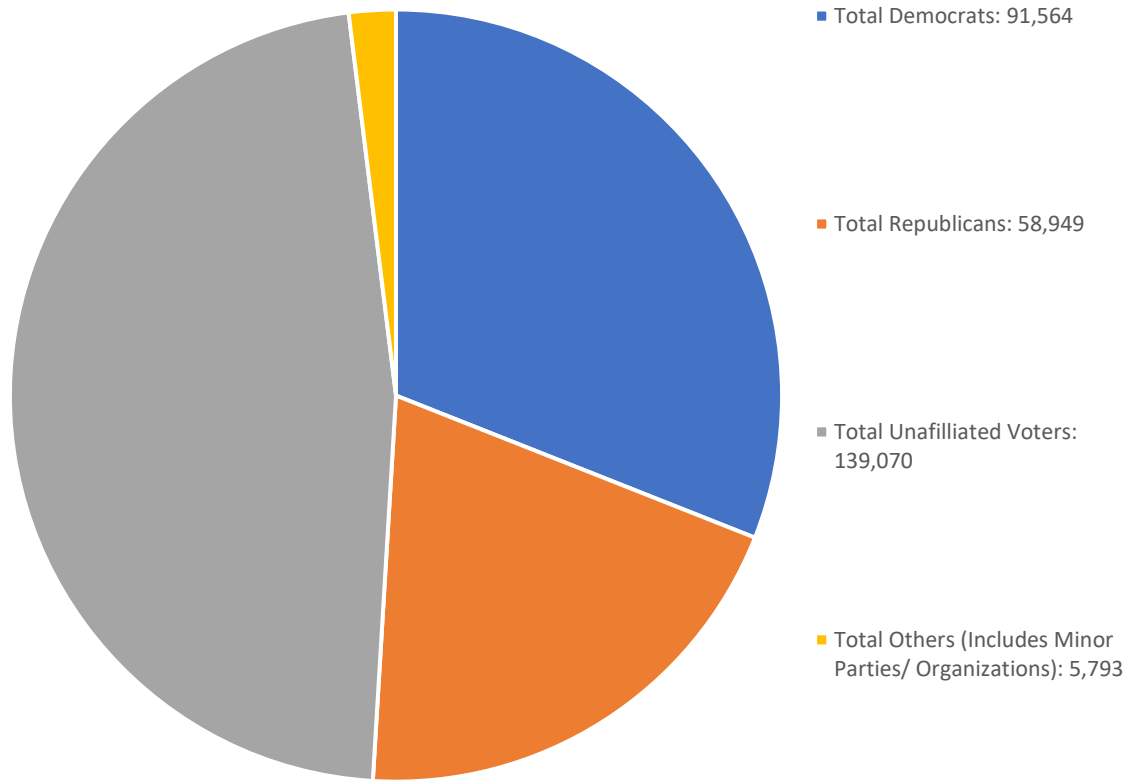

Adams County Active Voters  
By Political Party Jun 2022

Adams County Active Voters  
By Gender Jun 2022

Adams County Active Voters  
By Birth Year Jun 2022