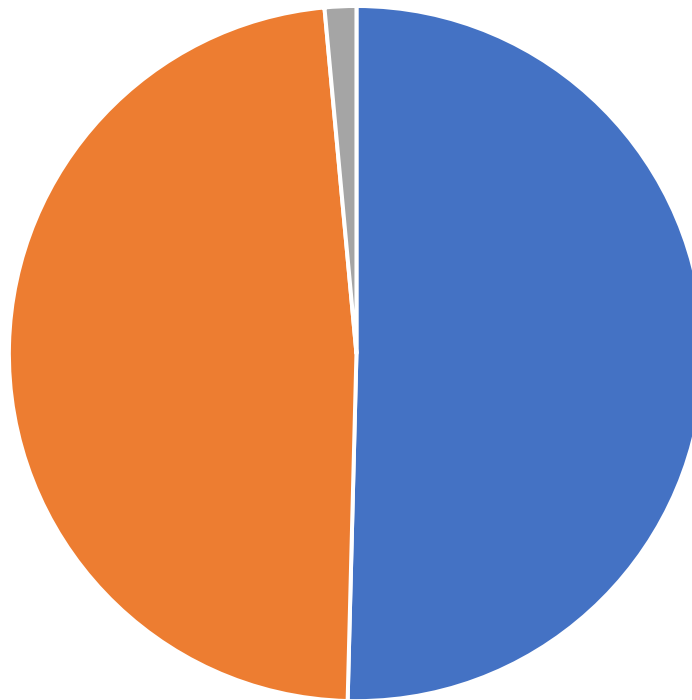

Adams County Active Voters  
By Political Party Nov 2021

- Total Democrats: 96,670
- Total Republicans: 62,499
- Total Unaffiliated Voters: 139,382
- Total Others (Includes Minor Parties/ Organizations): 6,123

Adams County Active Voters  
By Gender Nov 2021

- Female: 153,571
- Male: 146,626
- Unknown: 4,477

Adams County Active Voters  
By Birth Year Nov 2021

- 1910-1919: 23
- 1920-1929: 962
- 1930-1939: 6,543
- 1940-1949: 19,369
- 1950-1959: 36,782
- 1960-1969: 44,013
- 1970-1979: 48,006
- 1980-1989: 61,893
- 1990-1999: 60,890
- 2000-2005: 26,193