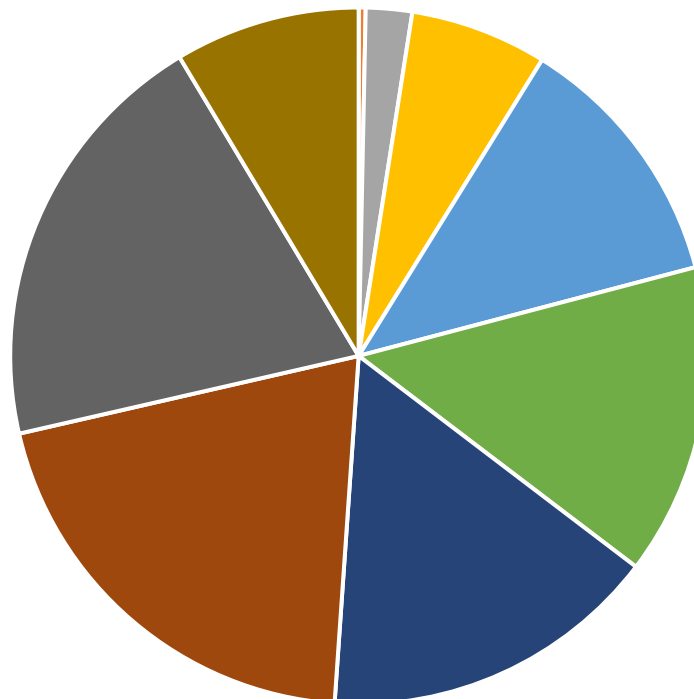

Adams County Active Voters  
By Political Party Nov 2021

- Total Democrats: 96,670
- Total Republicans: 62,499
- Total Unaffiliated Voters: 139,382
- Total Others (Includes Minor Parties/ Organizations): 6,123

Adams County Active Voters  
By Gender Nov 2021

- Female: 153,571
- Male: 146,626
- Unknown: 4,477

Adams County Active Voters  
By Birth Year Nov 2021

- 1910-1919: 23
- 1920-1929: 962
- 1930-1939: 6,543
- 1940-1949: 19,369
- 1950-1959: 36,782
- 1960-1969: 44,013
- 1970-1979: 48,006
- 1980-1989: 61,893
- 1990-1999: 60,890
- 2000-2005: 26,193