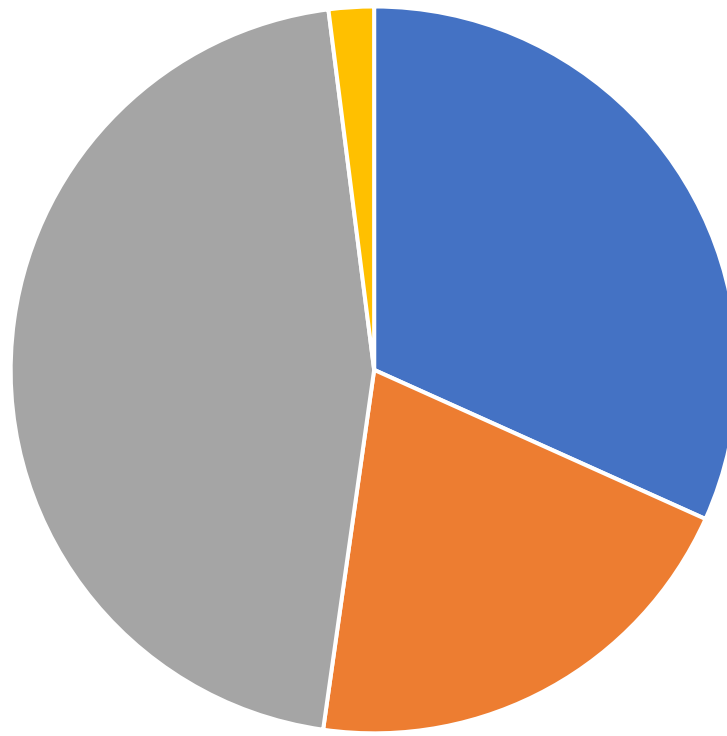

Adams County Active Voters  
By Political Party Nov 2021

- Total Democrats: 96,670
- Total Republicans: 62,499
- Total Unaffiliated Voters: 139,382
- Total Others (Includes Minor Parties/ Organizations): 6,123

Adams County Active Voters  
By Gender Nov 2021

- Female: 153,571
- Male: 146,626
- Unknown: 4,477

Adams County Active Voters  
By Birth Year Nov 2021

- 1910-1919: 23
- 1920-1929: 962
- 1930-1939: 6,543
- 1940-1949: 19,369
- 1950-1959: 36,782
- 1960-1969: 44,013
- 1970-1979: 48,006
- 1980-1989: 61,893
- 1990-1999: 60,890
- 2000-2005: 26,193