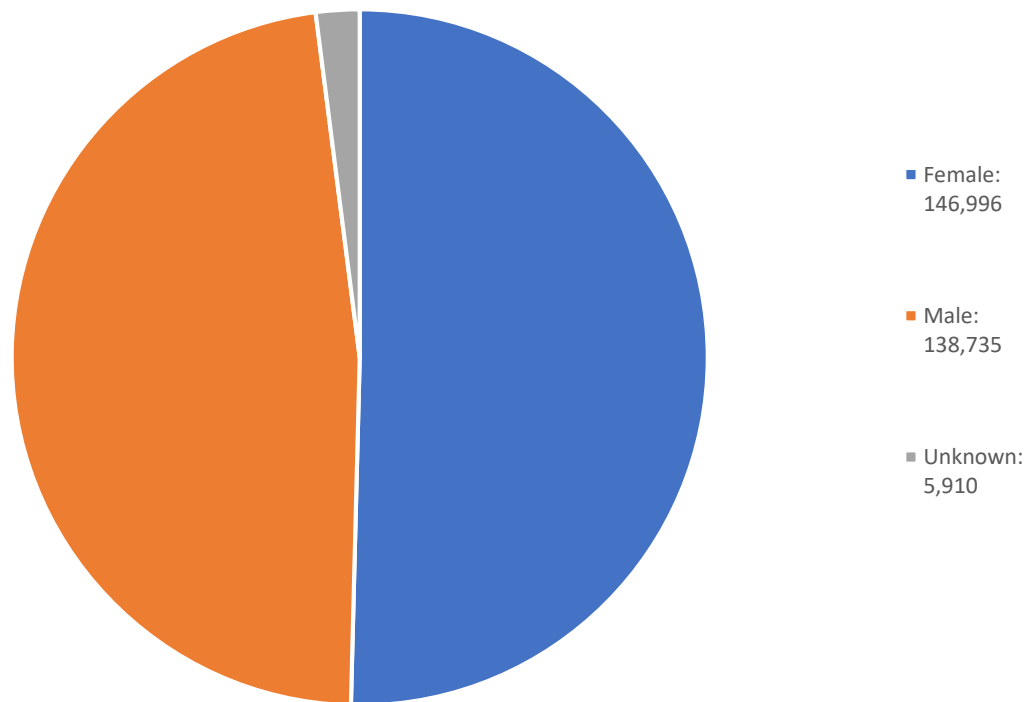

Adams County Active Voters
By Political Party Jan 2021

Adams County Active Voters
By Gender Jan 2021

Adams County Active Voters
By Birth Year Jan 2021