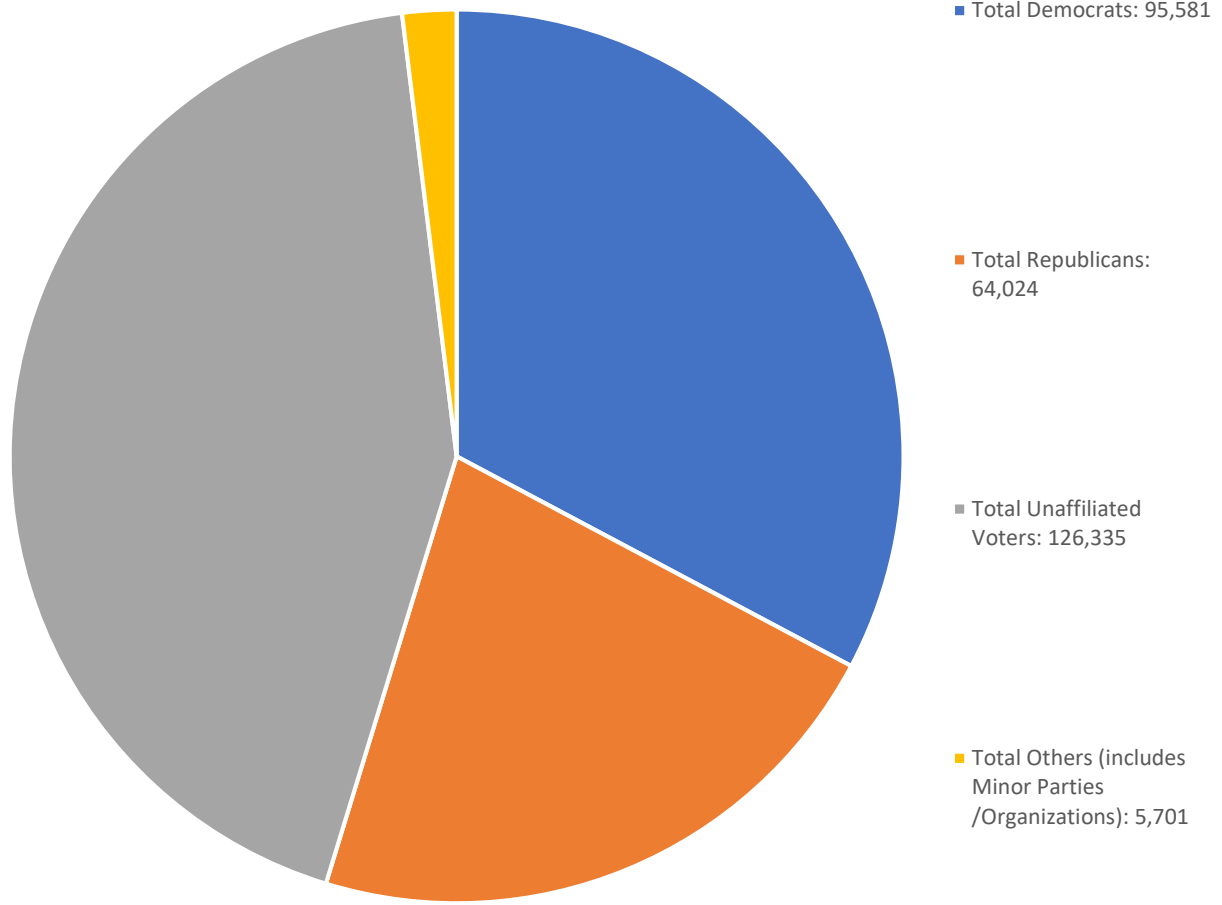

Adams County Active Voters
By Political Party Jan 2021

Adams County Active Voters
By Gender Jan 2021

Adams County Active Voters
By Birth Year Jan 2021