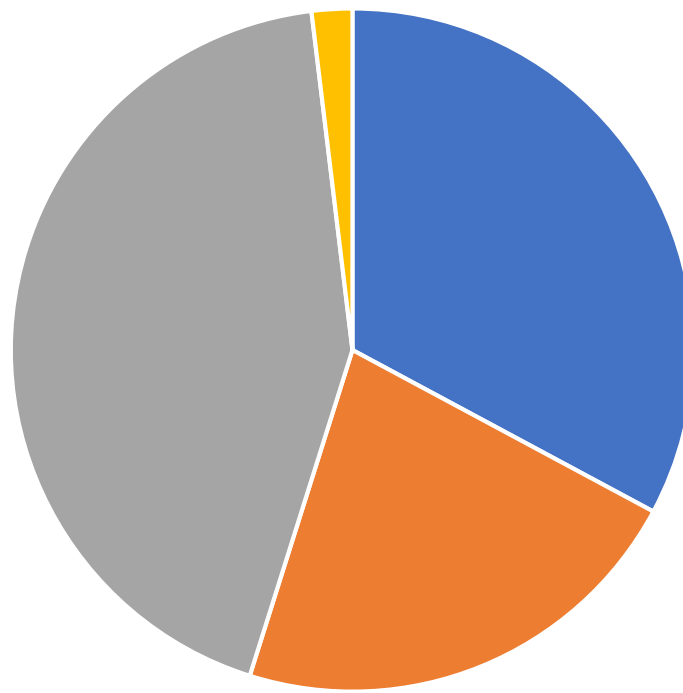

Adams County Active Voters
By Political Party Nov 2020

- Total Democrats: 95,388
- Total Republicans: 63,965
- Total Unaffiliated Voters: 125,533
- Total Others (Includes Minor Parties/ Organizations): 5,573

Adams County Active Voters
By Gender Nov 2020

- Female: 146,490
- Male: 137,990
- Unknown: 5,979

Adams County Active Voters
By Birth Year Nov 2020

- 1910-1919: 31
- 1920-1929: 1,214
- 1930-1939: 7,181
- 1940-1949: 20,099
- 1950-1959: 37,188
- 1960-1969: 43,750
- 1970-1979: 47,066
- 1980-1989: 59,522
- 1990-1999: 56,156
- 2000-2004: 18,252