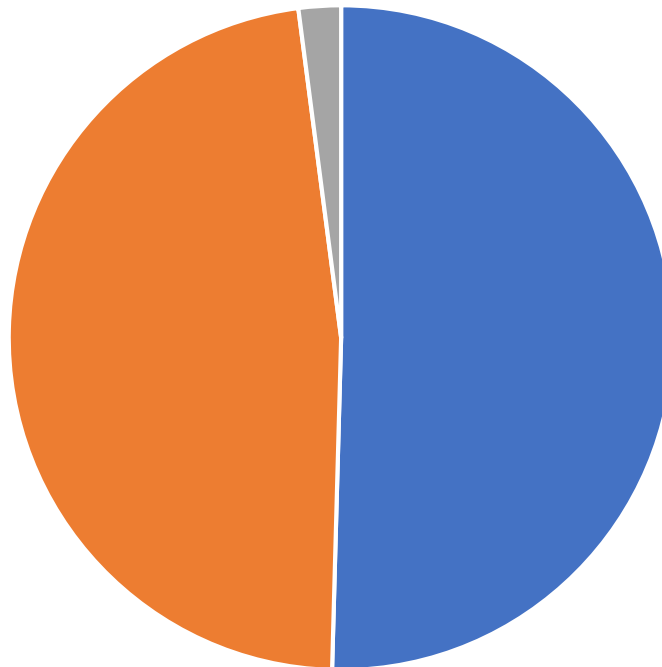

Adams County Active Voters
By Political Party Nov 2020

- Total Democrats: 95,388
- Total Republicans: 63,965
- Total Unaffiliated Voters: 125,533
- Total Others (Includes Minor Parties/ Organizations): 5,573

Adams County Active Voters
By Gender Nov 2020

- Female: 146,490
- Male: 137,990
- Unknown: 5,979

Adams County Active Voters
By Birth Year Nov 2020

- 1910-1919: 31
- 1920-1929: 1,214
- 1930-1939: 7,181
- 1940-1949: 20,099
- 1950-1959: 37,188
- 1960-1969: 43,750
- 1970-1979: 47,066
- 1980-1989: 59,522
- 1990-1999: 56,156
- 2000-2004: 18,252