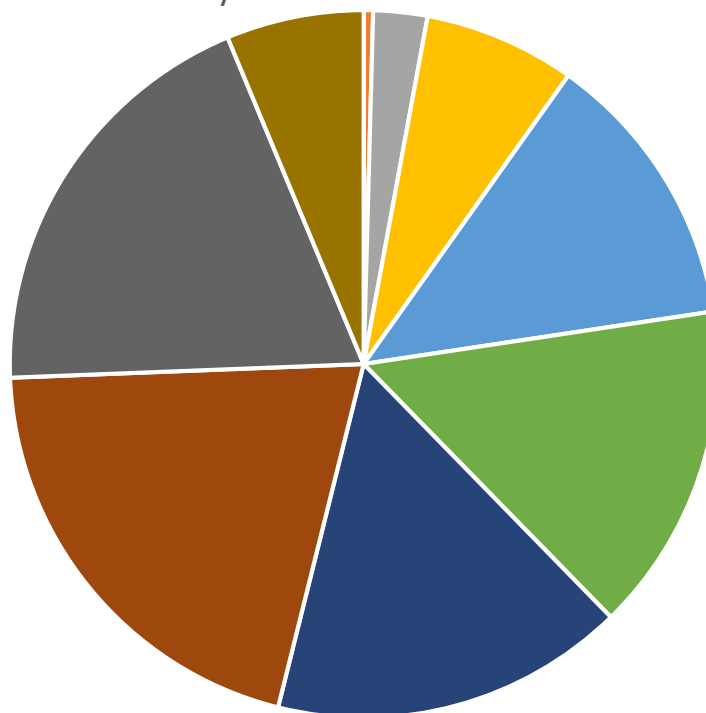

Adams County Active Voters
By Political Party Nov 2020

- Total Democrats: 95,388
- Total Republicans: 63,965
- Total Unaffiliated Voters: 125,533
- Total Others (Includes Minor Parties/ Organizations): 5,573

Adams County Active Voters
By Gender Nov 2020

- Female: 146,490
- Male: 137,990
- Unknown: 5,979

Adams County Active Voters
By Birth Year Nov 2020

- 1910-1919: 31
- 1920-1929: 1,214
- 1930-1939: 7,181
- 1940-1949: 20,099
- 1950-1959: 37,188
- 1960-1969: 43,750
- 1970-1979: 47,066
- 1980-1989: 59,522
- 1990-1999: 56,156
- 2000-2004: 18,252