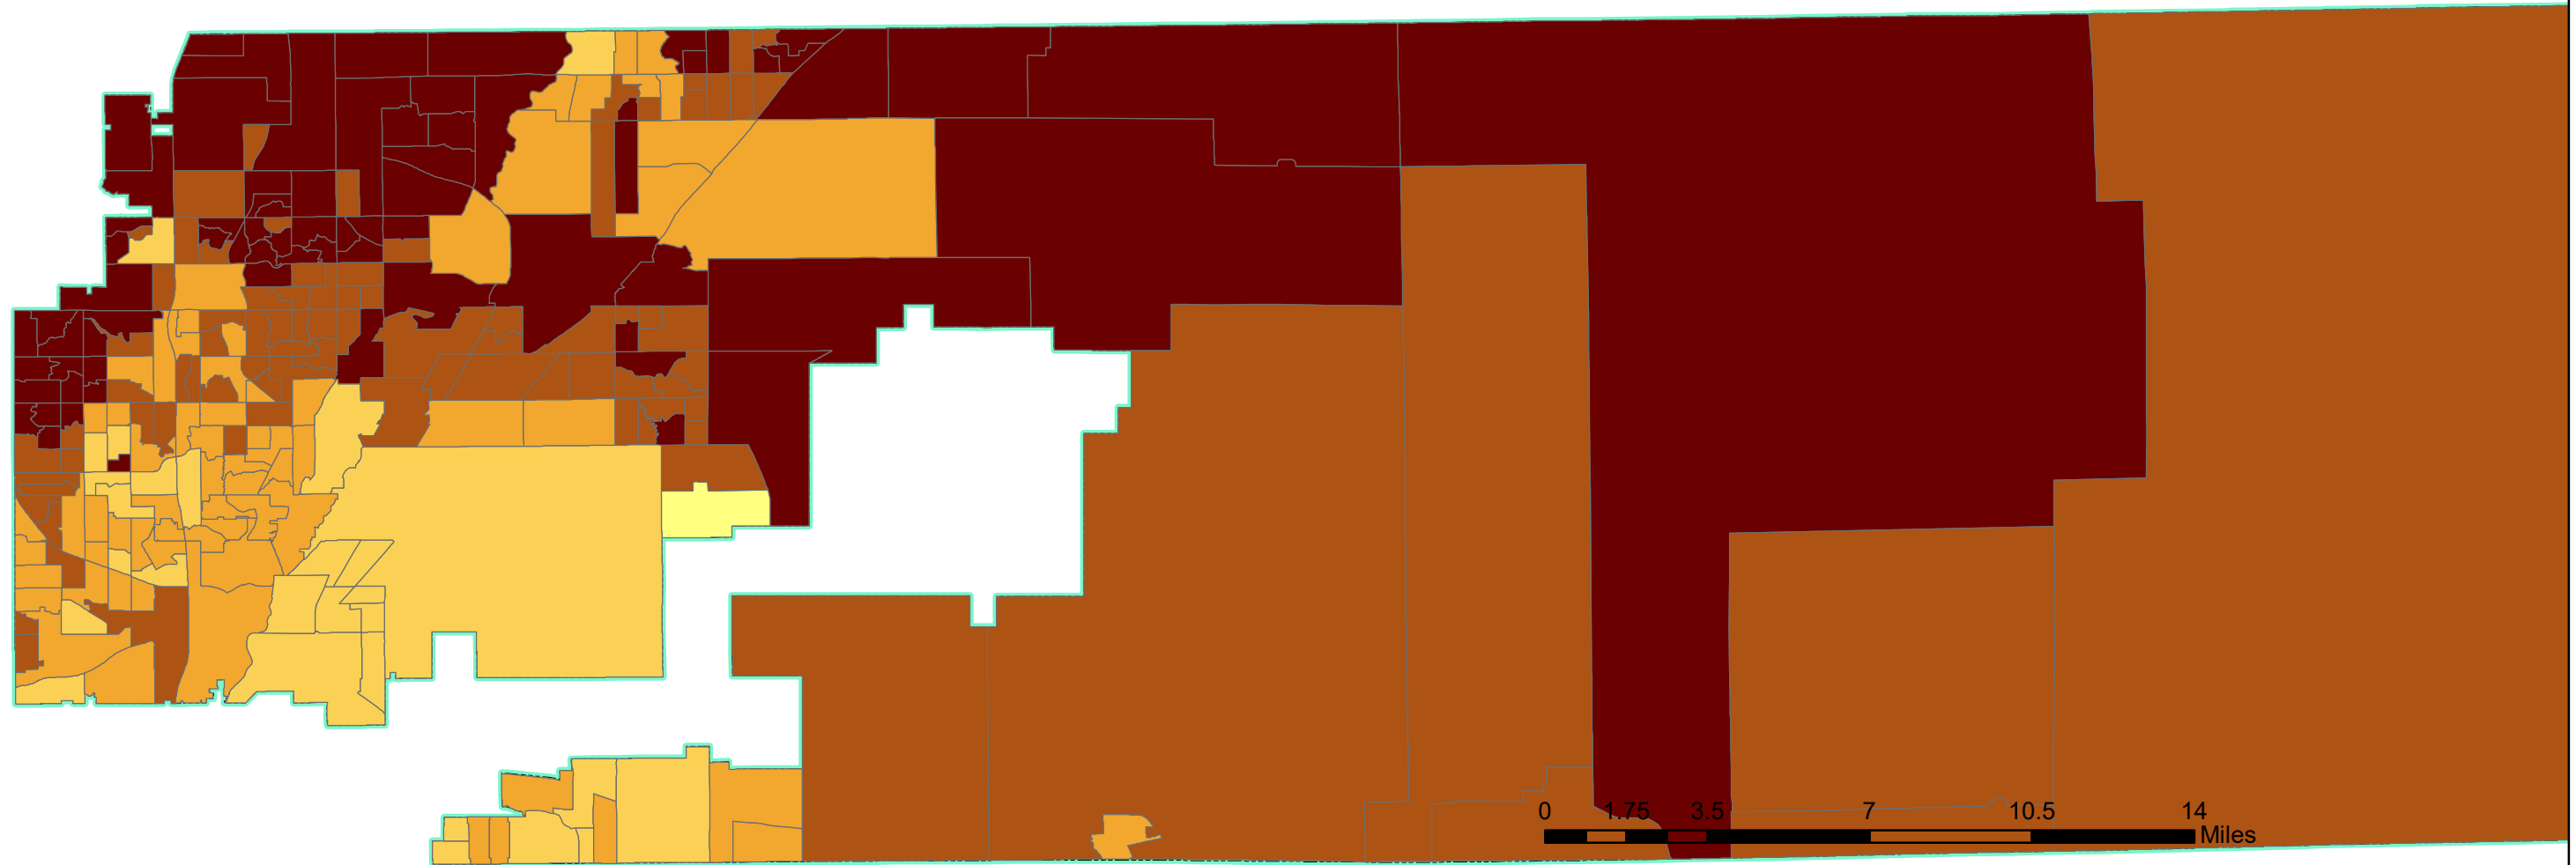

2020 General Election Voter Turnout

20GenPct	
	0
	1 - 74
	75 - 81
	82 - 87
	88 - 97
	County Boundary

Prepared by: Adams County Clerk and Recorder's Office