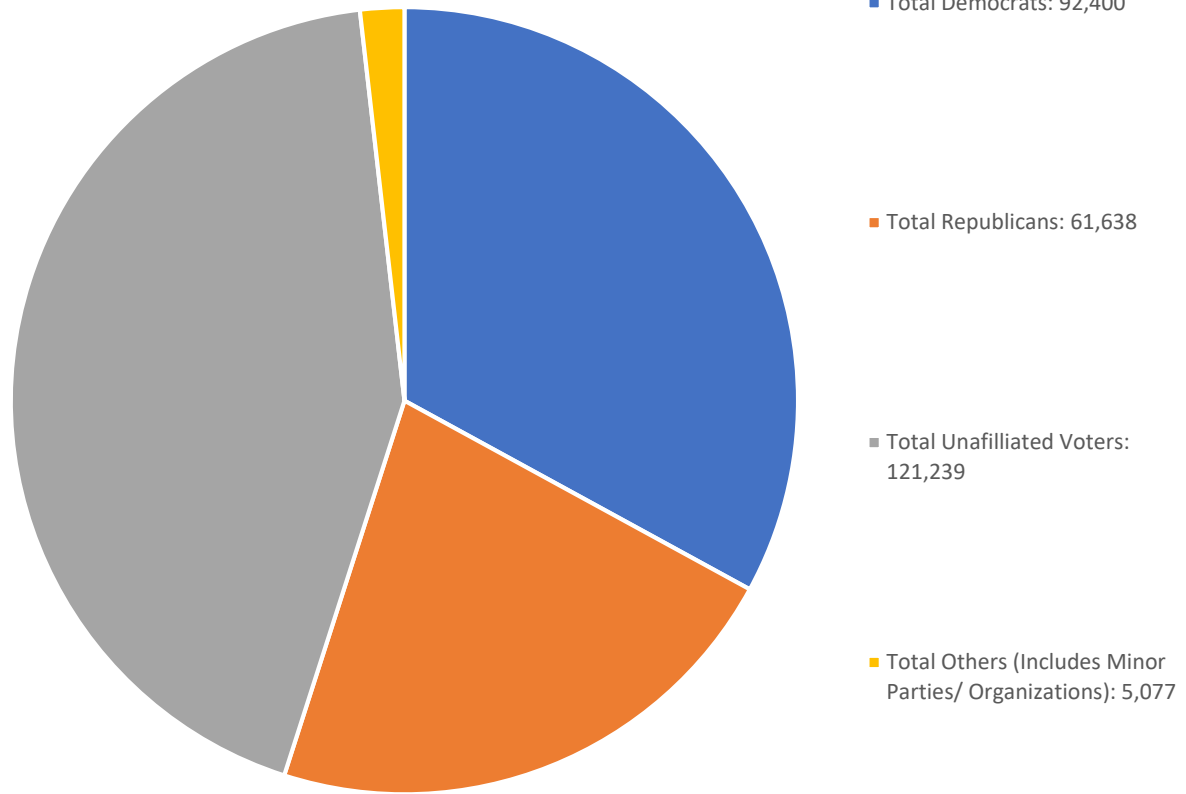

Adams County Active Voters
By Political Party Oct 2020

Adams County Active Voters
By Gender Oct 2020

Adams County Active Voters
By Birth Year Oct 2020