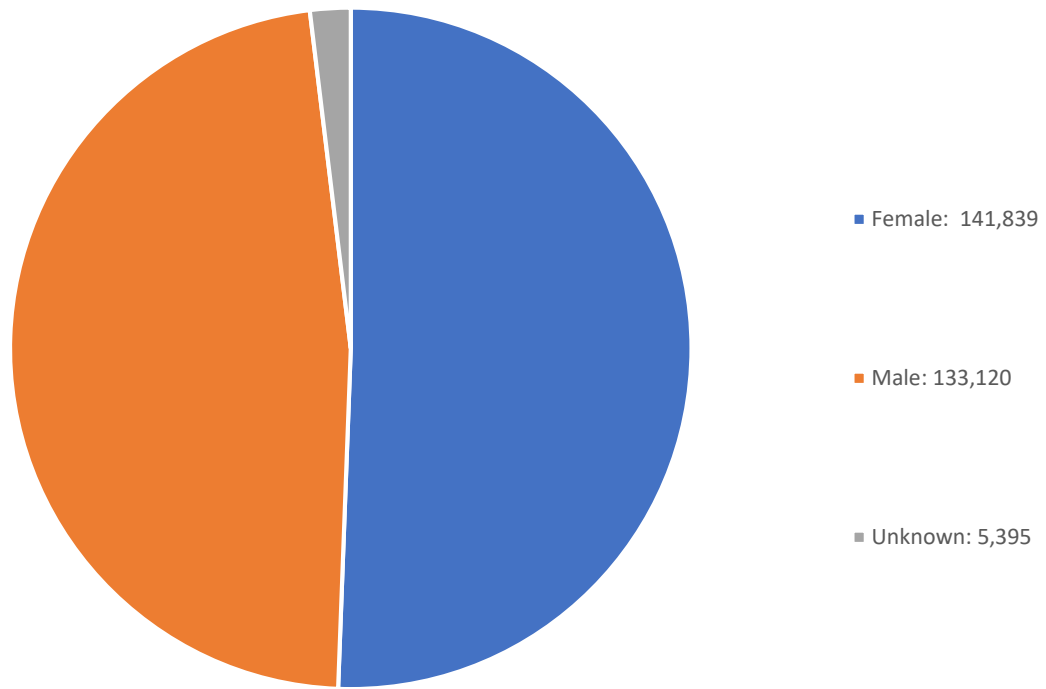

Adams County Active Voters
By Political Party Oct 2020

Adams County Active Voters
By Gender Oct 2020

Adams County Active Voters
By Birth Year Oct 2020