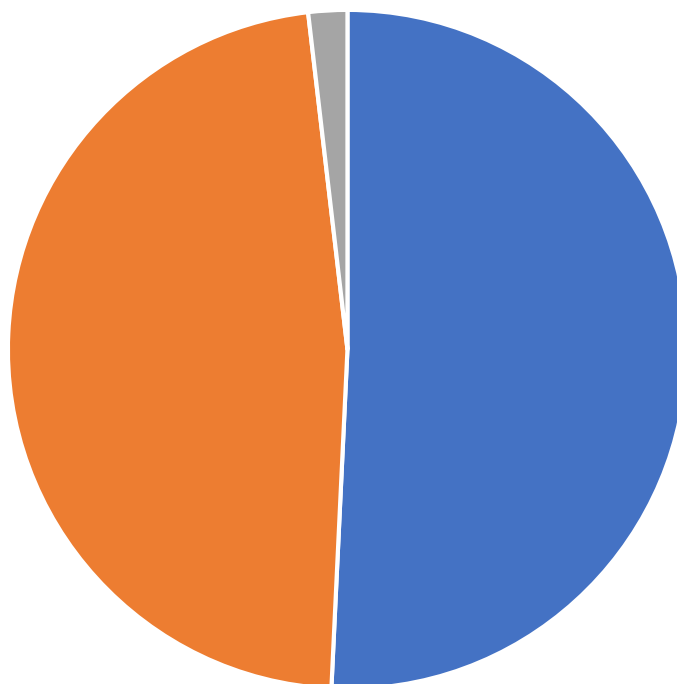

Adams County Active Voters
By Political Party Aug 2020

- Total Democrats: 87,989
- Total Republicans: 58,345
- Total Unaffiliated Voters: 112,910
- Total Others (Includes Minor Parties/Organizations): 4,516

Adams County Active Voters
By Gender Aug 2020

- Female 133,867
- Male 125,013
- Unknown 4,880

Adams County Active Voters
By Birth Year Aug 2020

- 1910-1919: 31
- 1920-1929: 1,236
- 1930-1939: 7,096
- 1940-1949: 19,608
- 1950-1959: 35,726
- 1960-1969: 41,057
- 1970-1979: 43,433
- 1980-1989: 53,286
- 1990-1999: 48,446
- 2000-2004: 13,841