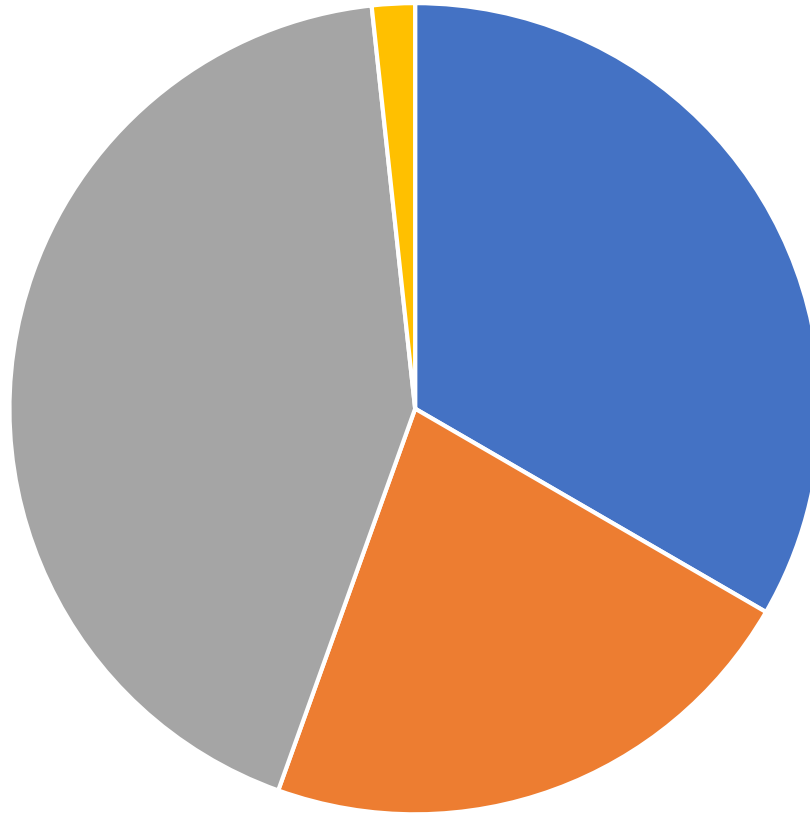

Adams County Active Voters
By Political Party Aug 2020

- Total Democrats: 87,989
- Total Republicans: 58,345
- Total Unaffiliated Voters: 112,910
- Total Others (Includes Minor Parties/Organizations): 4,516

Adams County Active Voters
By Gender Aug 2020

- Female 133,867
- Male 125,013
- Unknown 4,880

Adams County Active Voters
By Birth Year Aug 2020

- 1910-1919: 31
- 1920-1929: 1,236
- 1930-1939: 7,096
- 1940-1949: 19,608
- 1950-1959: 35,726
- 1960-1969: 41,057
- 1970-1979: 43,433
- 1980-1989: 53,286
- 1990-1999: 48,446
- 2000-2004: 13,841