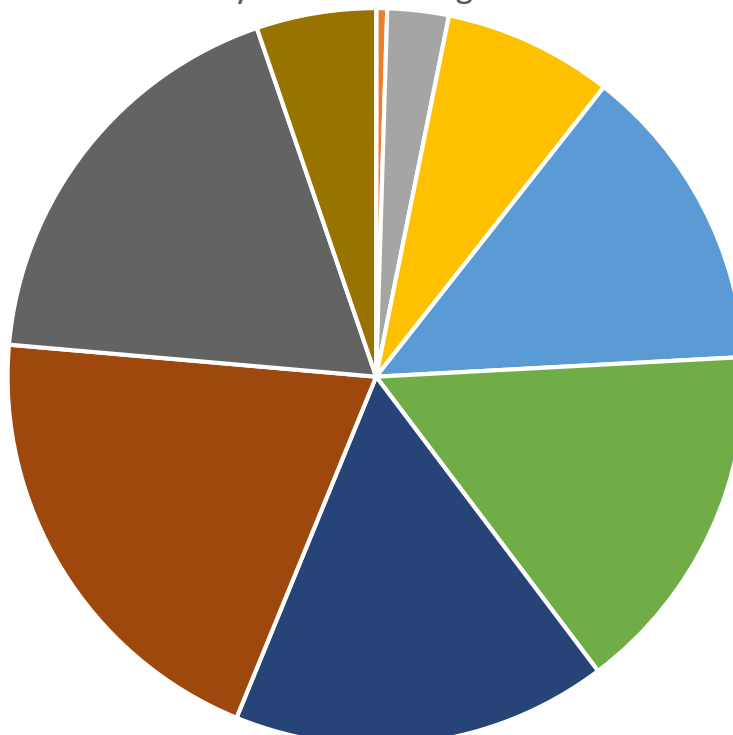

Adams County Active Voters
By Political Party Aug 2020

- Total Democrats: 87,989
- Total Republicans: 58,345
- Total Unaffiliated Voters: 112,910
- Total Others (Includes Minor Parties/Organizations): 4,516

Adams County Active Voters
By Gender Aug 2020

- Female 133,867
- Male 125,013
- Unknown 4,880

Adams County Active Voters
By Birth Year Aug 2020

- 1910-1919: 31
- 1920-1929: 1,236
- 1930-1939: 7,096
- 1940-1949: 19,608
- 1950-1959: 35,726
- 1960-1969: 41,057
- 1970-1979: 43,433
- 1980-1989: 53,286
- 1990-1999: 48,446
- 2000-2004: 13,841