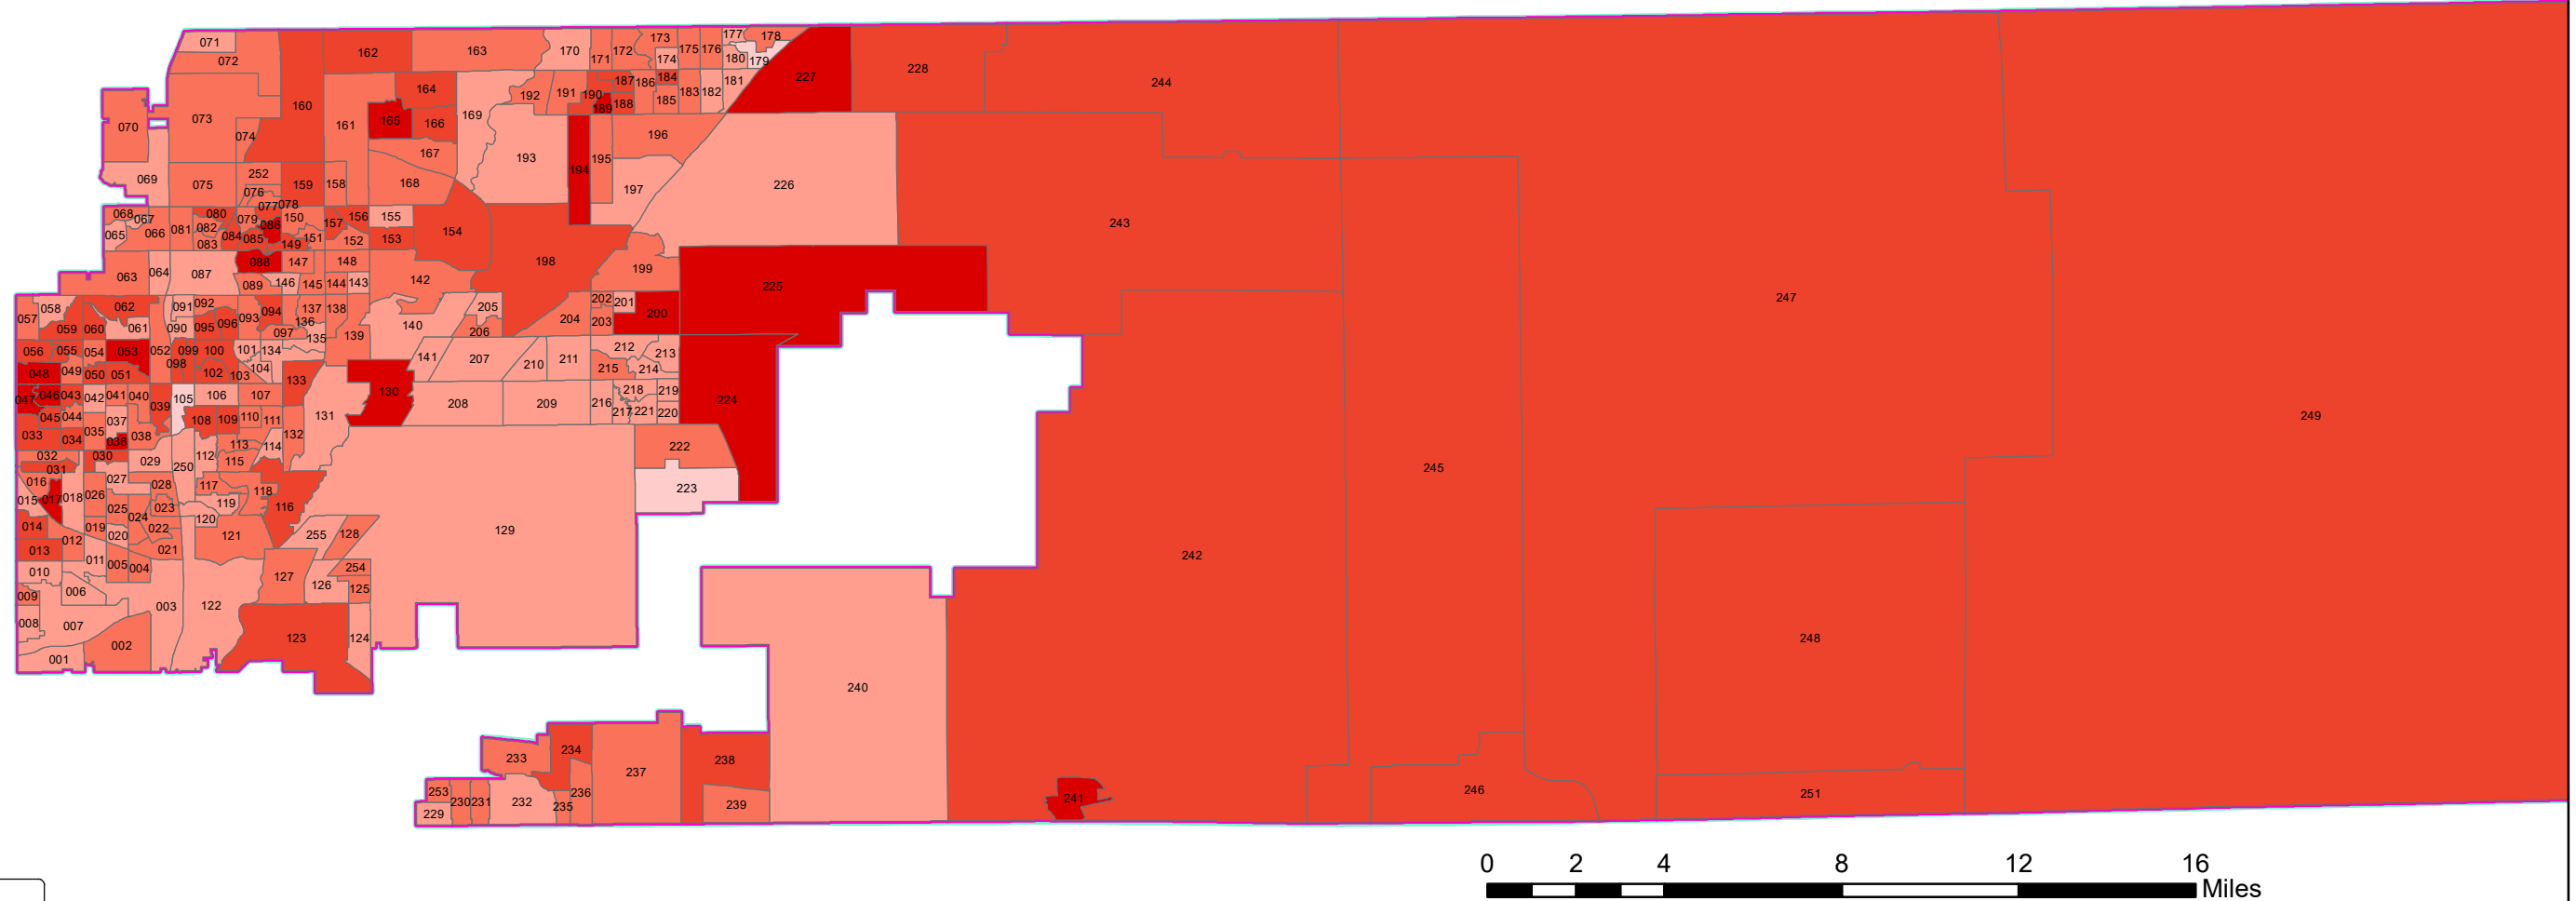

2020 State Primary Election Republican Voter Turnout

20SPRepPct

- 0 - 7
- 8 - 34
- 35 - 42
- 43 - 50
- 51 - 72
- Precincts
- County Boundary

Prepared by: Adams County Clerk and Recorder's Office