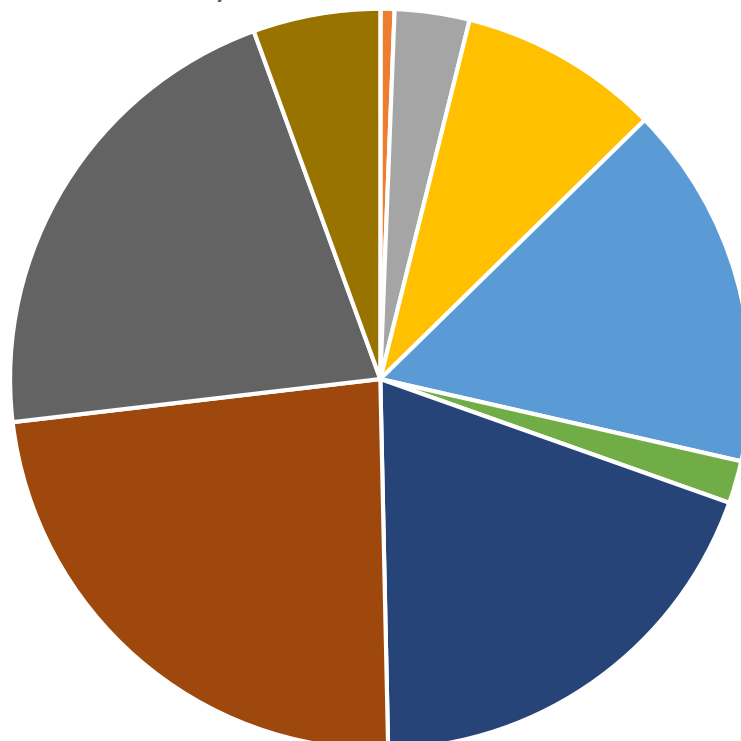

Adams County Active Voters  
By Political Party Mar 2020

- Total Democrats: 88,470
- Total Republicans: 59,378
- Total Unaffiliated Voters: 111,826
- Total Others (Includes Minor Parties / Organizations): 4,553

Adams County Active Voters  
By Gender Mar 2020

- Female: 134,000
- Male: 125,062
- Unknown: 5,165

Adams County Active Voters  
By Birth Year Mar 2020

- 1910-1919: 35
- 1920-1929: 1,362
- 1930-1939: 7,412
- 1940-1949: 19,933
- 1950-1959: 36,107
- 1960-1969: 4,219
- 1970-1979: 43,674
- 1980-1989: 53,300
- 1990-1999: 48,366
- 2000-2004: 12,605