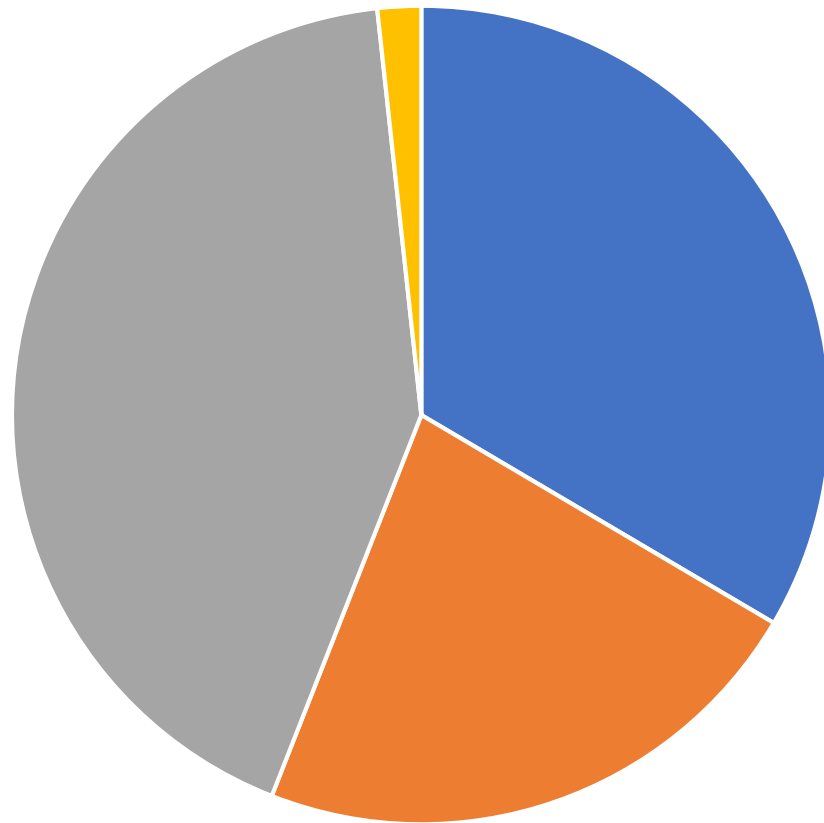

Adams County Active Voters  
By Political Party Mar 2020

- Total Democrats: 88,470
- Total Republicans: 59,378
- Total Unaffiliated Voters: 111,826
- Total Others (Includes Minor Parties / Organizations): 4,553

Adams County Active Voters  
By Gender Mar 2020

- Female: 134,000
- Male: 125,062
- Unknown: 5,165

Adams County Active Voters  
By Birth Year Mar 2020

- 1910-1919: 35
- 1920-1929: 1,362
- 1930-1939: 7,412
- 1940-1949: 19,933
- 1950-1959: 36,107
- 1960-1969: 4,219
- 1970-1979: 43,674
- 1980-1989: 53,300
- 1990-1999: 48,366
- 2000-2004: 12,605