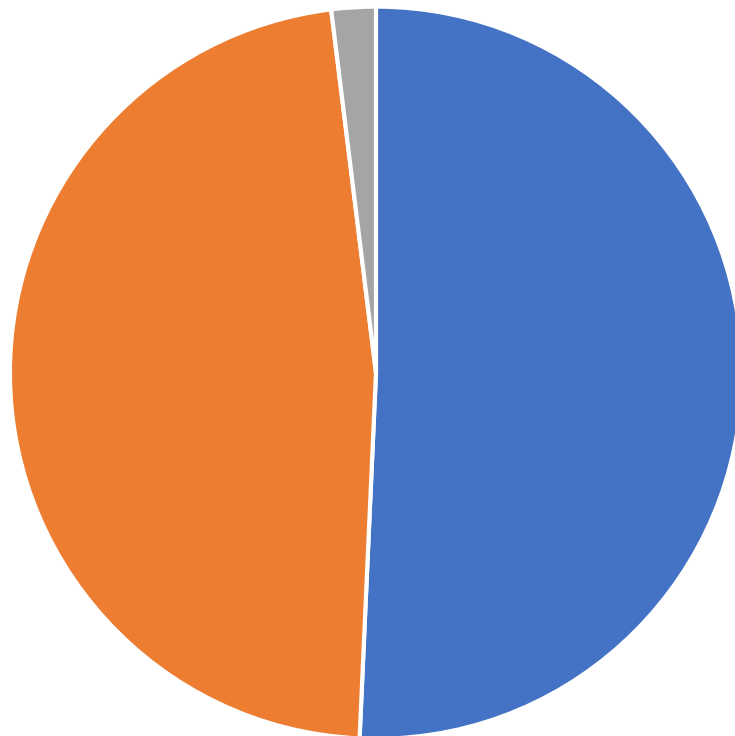

Adams County Active Voters  
By Political Party Mar 2020

- Total Democrats: 88,470
- Total Republicans: 59,378
- Total Unaffiliated Voters: 111,826
- Total Others (Includes Minor Parties / Organizations): 4,553

Adams County Active Voters  
By Gender Mar 2020

- Female: 134,000
- Male: 125,062
- Unknown: 5,165

Adams County Active Voters  
By Birth Year Mar 2020

- 1910-1919: 35
- 1920-1929: 1,362
- 1930-1939: 7,412
- 1940-1949: 19,933
- 1950-1959: 36,107
- 1960-1969: 4,219
- 1970-1979: 43,674
- 1980-1989: 53,300
- 1990-1999: 48,366
- 2000-2004: 12,605