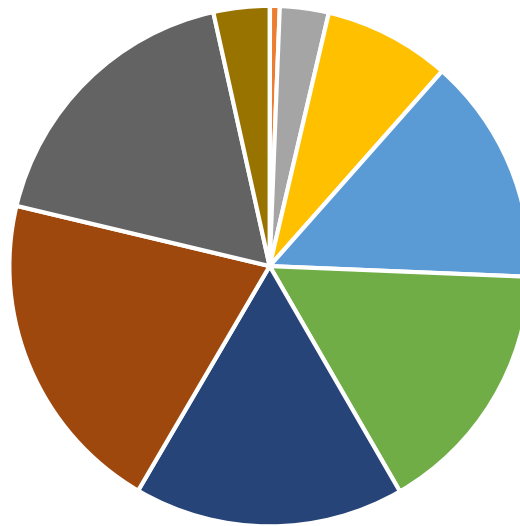

Adams County Active Voters
By Political Party Jun 2019

- Total Democrats: 87,339
- Total Republicans: 60,239
- Total Unaffiliated Voters: 107,602
- Total Others (Includes Minor Parties/Organizations): 4,544

Adams County Active Voters
By Gender Jun 2019

- Female: 131,678
- Male: 122,026
- Unknown: 6,020

Adams County Active Voters
By Birth Year Jun 2019

- 1910-1919: 52
- 1920-1929: 1,565
- 1930-1939: 7,868
- 1940-1949: 20,452
- 1950-1959: 36,697
- 1960-1969: 41,562
- 1970-1979: 43,574
- 1980-1989: 52,686
- 1990-1999: 46,232
- 2000-2003: 9,036