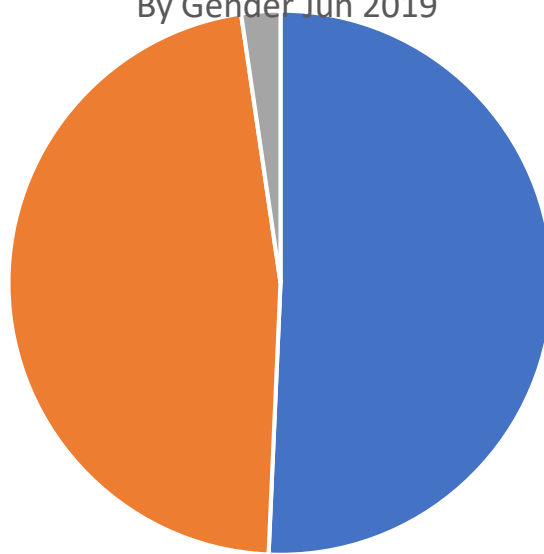

Adams County Active Voters
By Political Party Jun 2019

- Total Democrats: 87,339
- Total Republicans: 60,239
- Total Unaffiliated Voters: 107,602
- Total Others (Includes Minor Parties/Organizations): 4,544

Adams County Active Voters
By Gender Jun 2019

- Female: 131,678
- Male: 122,026
- Unknown: 6,020

Adams County Active Voters
By Birth Year Jun 2019

- 1910-1919: 52
- 1920-1929: 1,565
- 1930-1939: 7,868
- 1940-1949: 20,452
- 1950-1959: 36,697
- 1960-1969: 41,562
- 1970-1979: 43,574
- 1980-1989: 52,686
- 1990-1999: 46,232
- 2000-2003: 9,036