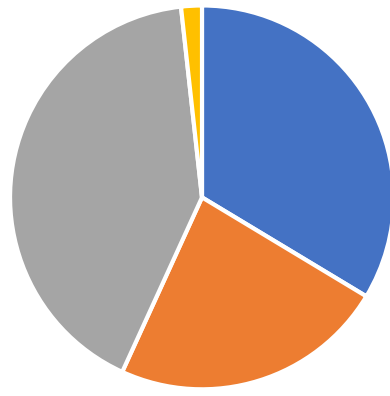

Adams County Active Voters
By Political Party Jun 2019

- Total Democrats: 87,339
- Total Republicans: 60,239
- Total Unaffiliated Voters: 107,602
- Total Others (Includes Minor Parties/Organizations): 4,544

Adams County Active Voters
By Gender Jun 2019

- Female: 131,678
- Male: 122,026
- Unknown: 6,020

Adams County Active Voters
By Birth Year Jun 2019

- 1910-1919: 52
- 1920-1929: 1,565
- 1930-1939: 7,868
- 1940-1949: 20,452
- 1950-1959: 36,697
- 1960-1969: 41,562
- 1970-1979: 43,574
- 1980-1989: 52,686
- 1990-1999: 46,232
- 2000-2003: 9,036