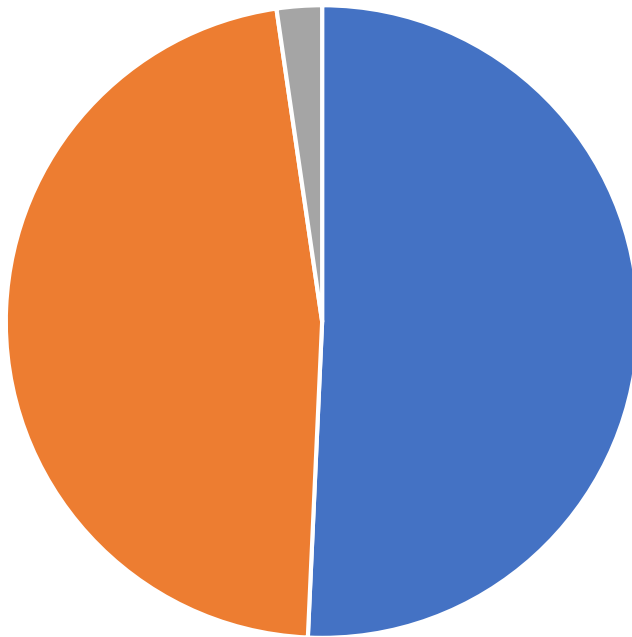

Adams County Active Voters
By Political Party May 2019

- Total Democrats: 87,251
- Total Republicans: 60,180
- Total Unaffiliated Voters: 106,656
- Total Others (Includes Minor Parties/Organizations): 4,523

Adams County Active Voters
By Gender May 2019

- Female: 131,167
- Male: 121,471
- Unknown: 5,972

Adams County Active Voters
By Birth Year May 2019

- 1913-1919: 52
- 1920-1929: 1,604
- 1930-1939: 7,912
- 1940-1949: 20,499
- 1950-1959: 36,719
- 1960-1969: 41,502
- 1970-1979: 43,448
- 1980-1989: 52,364
- 1990-1999: 45,823
- 2000-2003: 8,687