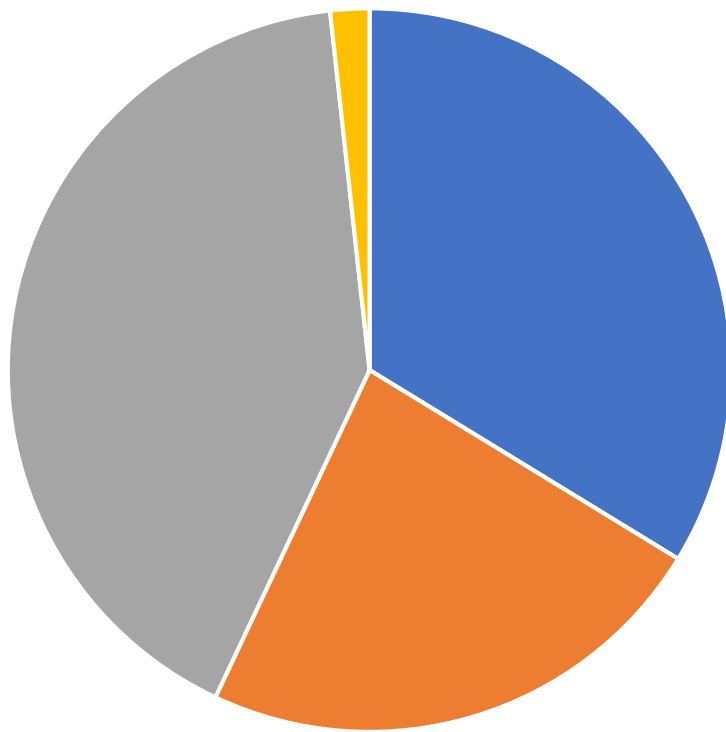

Adams County Active Voters
By Political Party May 2019

- Total Democrats: 87,251
- Total Republicans: 60,180
- Total Unaffiliated Voters: 106,656
- Total Others (Includes Minor Parties/Organizations): 4,523

Adams County Active Voters
By Gender May 2019

- Female: 131,167
- Male: 121,471
- Unknown: 5,972

Adams County Active Voters
By Birth Year May 2019

- 1913-1919: 52
- 1920-1929: 1,604
- 1930-1939: 7,912
- 1940-1949: 20,499
- 1950-1959: 36,719
- 1960-1969: 41,502
- 1970-1979: 43,448
- 1980-1989: 52,364
- 1990-1999: 45,823
- 2000-2003: 8,687