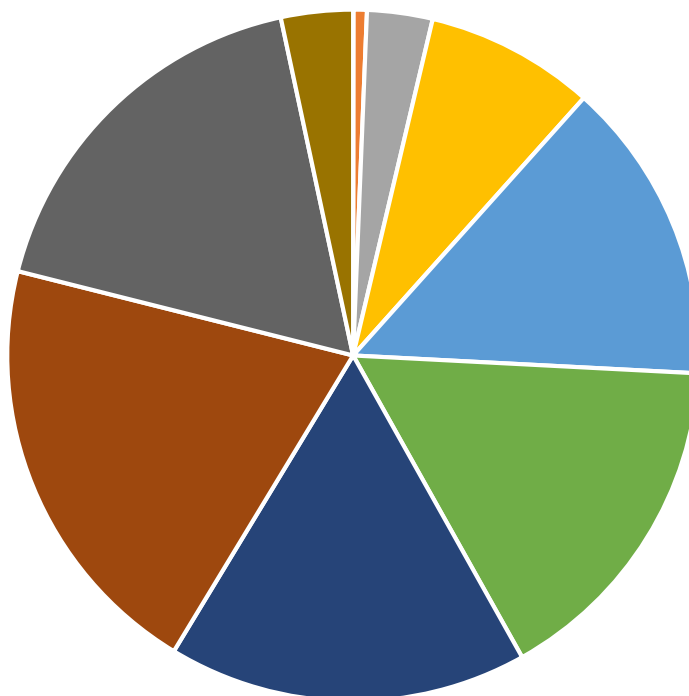

Adams County Active Voters
By Political Party May 2019

- Total Democrats: 87,251
- Total Republicans: 60,180
- Total Unaffiliated Voters: 106,656
- Total Others (Includes Minor Parties/Organizations): 4,523

Adams County Active Voters
By Gender May 2019

- Female: 131,167
- Male: 121,471
- Unknown: 5,972

Adams County Active Voters
By Birth Year May 2019

- 1913-1919: 52
- 1920-1929: 1,604
- 1930-1939: 7,912
- 1940-1949: 20,499
- 1950-1959: 36,719
- 1960-1969: 41,502
- 1970-1979: 43,448
- 1980-1989: 52,364
- 1990-1999: 45,823
- 2000-2003: 8,687