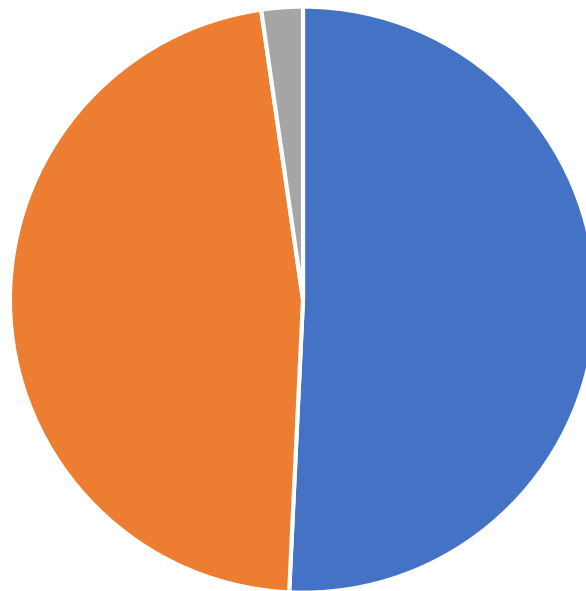

Adams County Active Voters  
By Political Party Mar 2019

- Total Democrats: 86,803
- Total Republicans: 60,006
- Total Unaffiliated Voters: 104,412
- Total Others (Includes Minor Parties/Political Organizations): 4,455

Adams County Active Voters  
by Gender Mar 2019

- Female: 129,760
- Male: 120,087
- Unknown: 5,829

Adams County Active Voters  
By Birth Year Mar 2019

- 1910-1919: 56
- 1920-1929: 1653
- 1930-1939: 7980
- 1940-1949: 20540
- 1950-1959: 36655
- 1960-1969: 41331
- 1970-1979: 43084
- 1980-1989: 51647
- 1990-1999: 44905
- 2000-2003: 7825