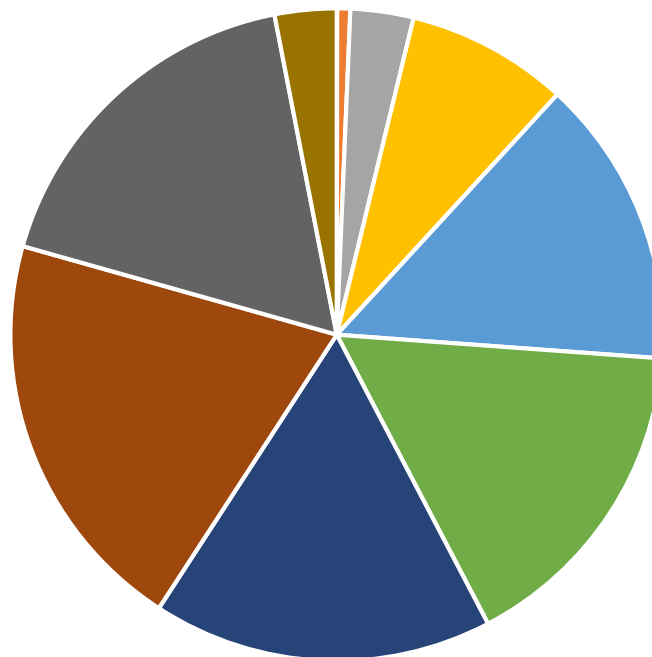

Adams County Active Voters  
By Political Party Mar 2019

- Total Democrats: 86,803
- Total Republicans: 60,006
- Total Unaffiliated Voters: 104,412
- Total Others (Includes Minor Parties/Political Organizations): 4,455

Adams County Active Voters  
by Gender Mar 2019

- Female: 129,760
- Male: 120,087
- Unknown: 5,829

Adams County Active Voters  
By Birth Year Mar 2019

- 1910-1919: 56
- 1920-1929: 1653
- 1930-1939: 7980
- 1940-1949: 20540
- 1950-1959: 36655
- 1960-1969: 41331
- 1970-1979: 43084
- 1980-1989: 51647
- 1990-1999: 44905
- 2000-2003: 7825