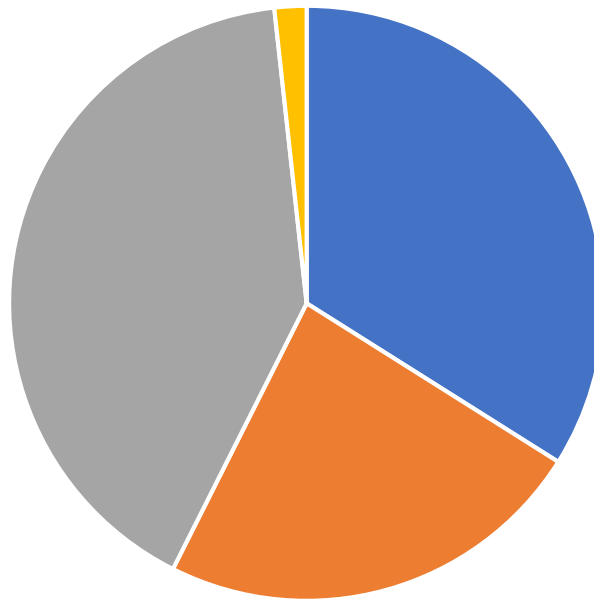

Adams County Active Voters  
By Political Party Mar 2019

- Total Democrats: 86,803
- Total Republicans: 60,006
- Total Unaffiliated Voters: 104,412
- Total Others (Includes Minor Parties/Political Organizations): 4,455

Adams County Active Voters  
by Gender Mar 2019

- Female: 129,760
- Male: 120,087
- Unknown: 5,829

Adams County Active Voters  
By Birth Year Mar 2019

- 1910-1919: 56
- 1920-1929: 1653
- 1930-1939: 7980
- 1940-1949: 20540
- 1950-1959: 36655
- 1960-1969: 41331
- 1970-1979: 43084
- 1980-1989: 51647
- 1990-1999: 44905
- 2000-2003: 7825