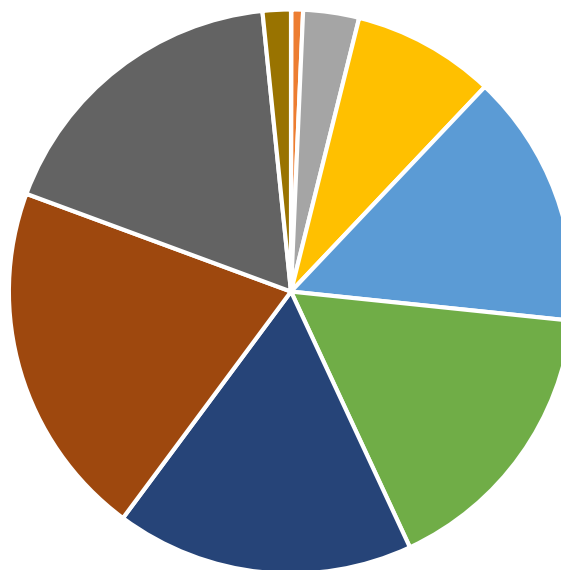

Adams County Active Voters  
By Political Party Feb 2019

- Total Democrats: 85,978
- Total Republicans: 59,419
- Total Unaffiliated Voters: 100,982
- Total Others (Includes Minor Parties/Organizations): 4,427

Adams County Active Voters  
By Gender Feb 2019

- Female: 127,479
- Male: 117,914
- Unknown: 5,413

Adams County Active Voters  
By Birth Year Feb 2019

- 1910-1919: 57
- 1920-1929: 1,669
- 1930-1939: 8,025
- 1940-1949: 20,505
- 1950-1959: 36,579
- 1960-1969: 41,195
- 1970-1979: 42,854
- 1980-1989: 51,347
- 1990-1999: 44,521
- 2000-2002: 4,054