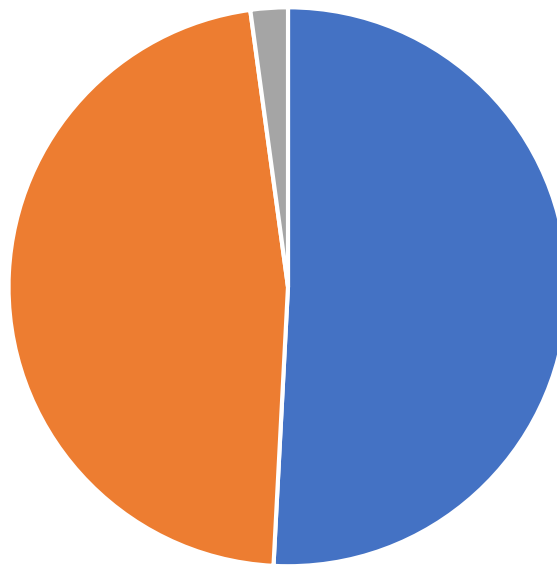

Adams County Active Voters  
By Political Party Feb 2019

- Total Democrats: 85,978
- Total Republicans: 59,419
- Total Unaffiliated Voters: 100,982
- Total Others (Includes Minor Parties/Organizations): 4,427

Adams County Active Voters  
By Gender Feb 2019

- Female: 127,479
- Male: 117,914
- Unknown: 5,413

Adams County Active Voters  
By Birth Year Feb 2019

- 1910-1919: 57
- 1920-1929: 1,669
- 1930-1939: 8,025
- 1940-1949: 20,505
- 1950-1959: 36,579
- 1960-1969: 41,195
- 1970-1979: 42,854
- 1980-1989: 51,347
- 1990-1999: 44,521
- 2000-2002: 4,054