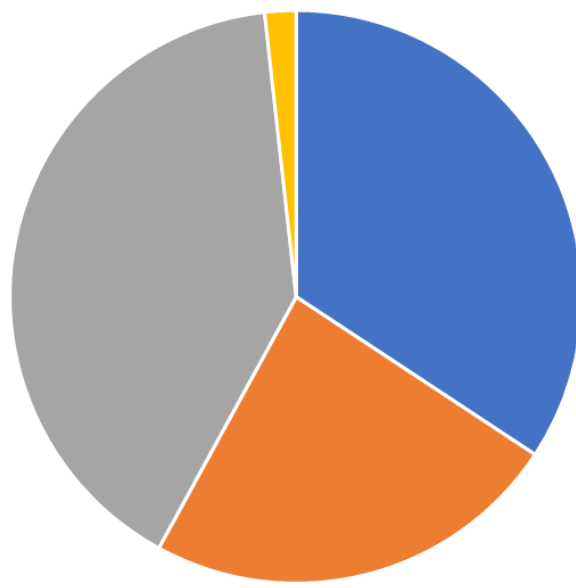

Adams County Active Voters  
By Political Party Feb 2019

- Total Democrats: 85,978
- Total Republicans: 59,419
- Total Unaffiliated Voters: 100,982
- Total Others (Includes Minor Parties/Organizations): 4,427

Adams County Active Voters  
By Gender Feb 2019

- Female: 127,479
- Male: 117,914
- Unknown: 5,413

Adams County Active Voters  
By Birth Year Feb 2019

- 1910-1919: 57
- 1920-1929: 1,669
- 1930-1939: 8,025
- 1940-1949: 20,505
- 1950-1959: 36,579
- 1960-1969: 41,195
- 1970-1979: 42,854
- 1980-1989: 51,347
- 1990-1999: 44,521
- 2000-2002: 4,054