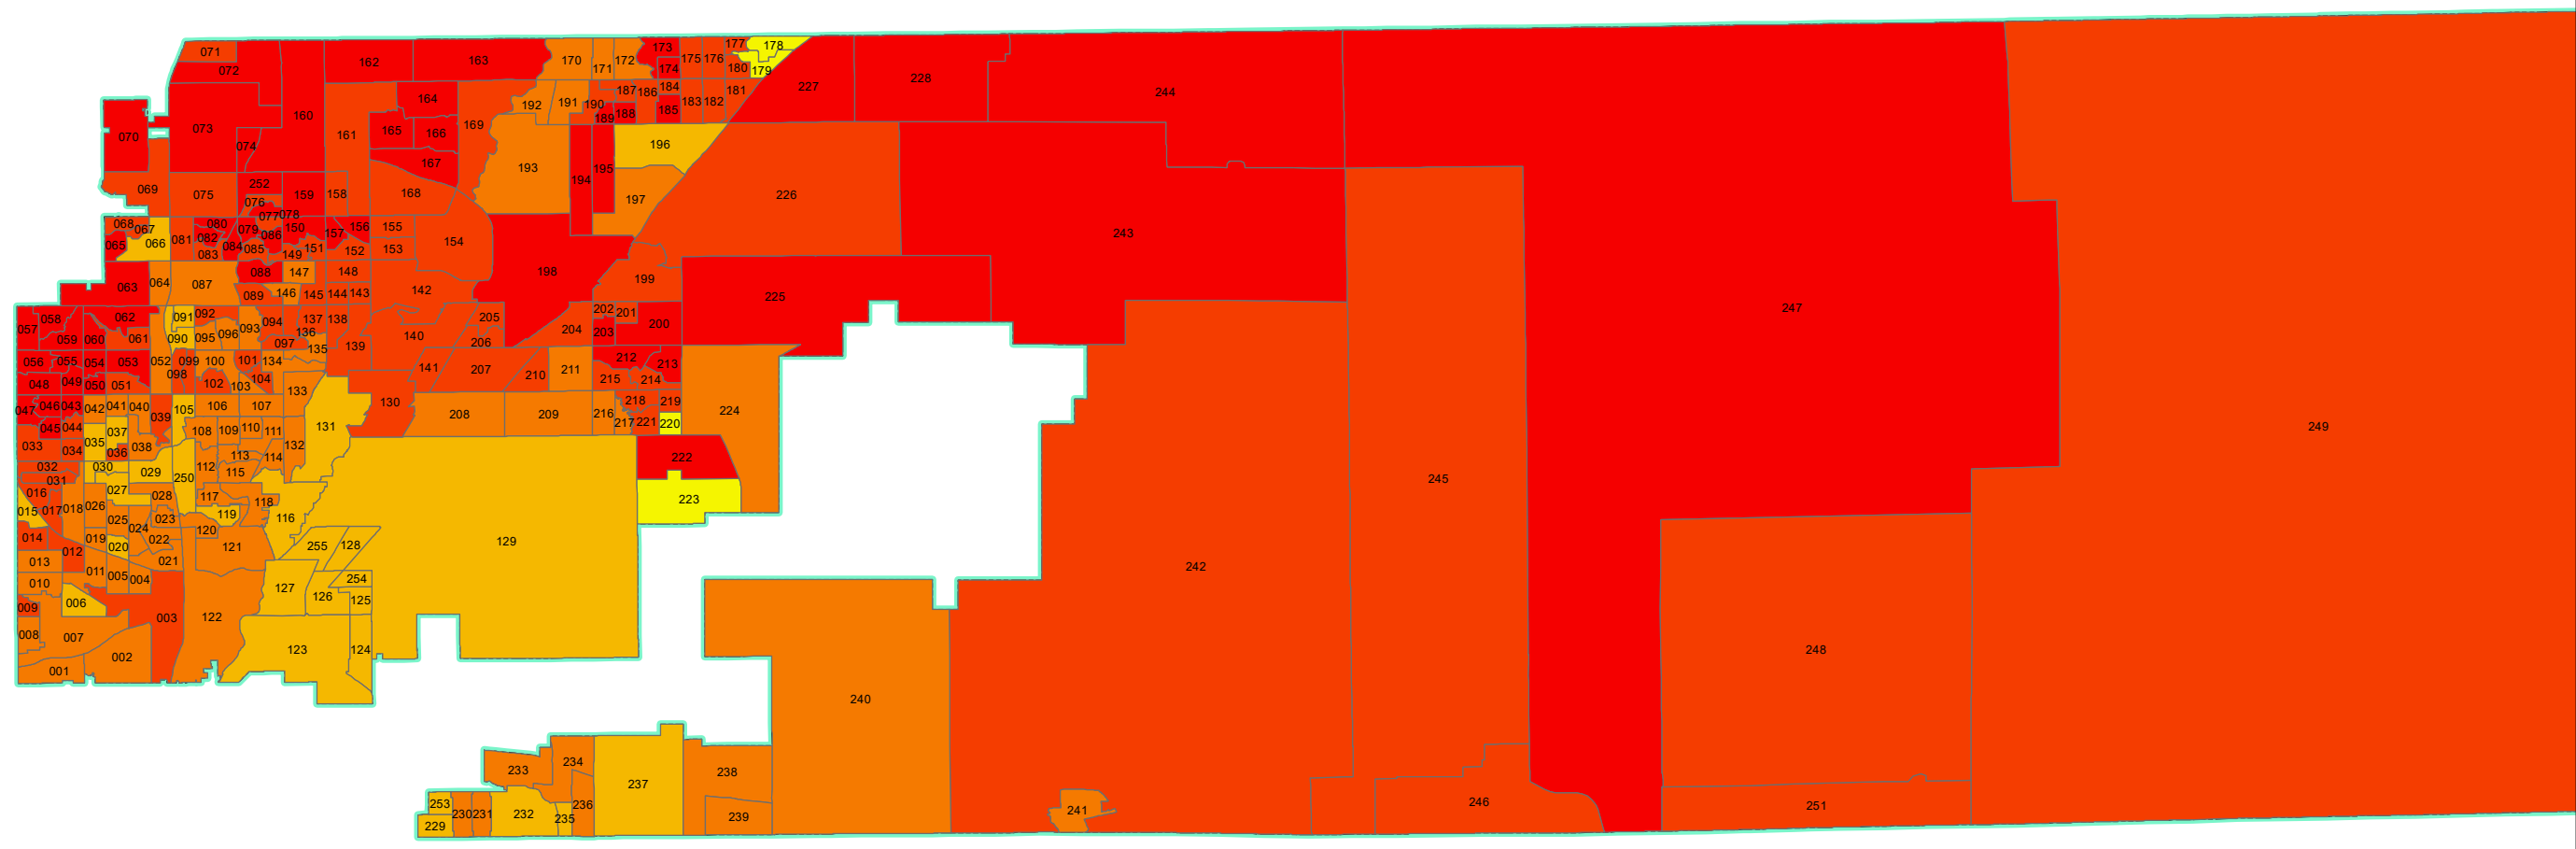

2018 General Election Voter Turnout

Precinct turnout

2018GPctg

- 0
- 1 - 61
- 62 - 71
- 72 - 80
- 81 - 95
- County Boundary

Prepared by: Adams County Clerk and Recorder's Office